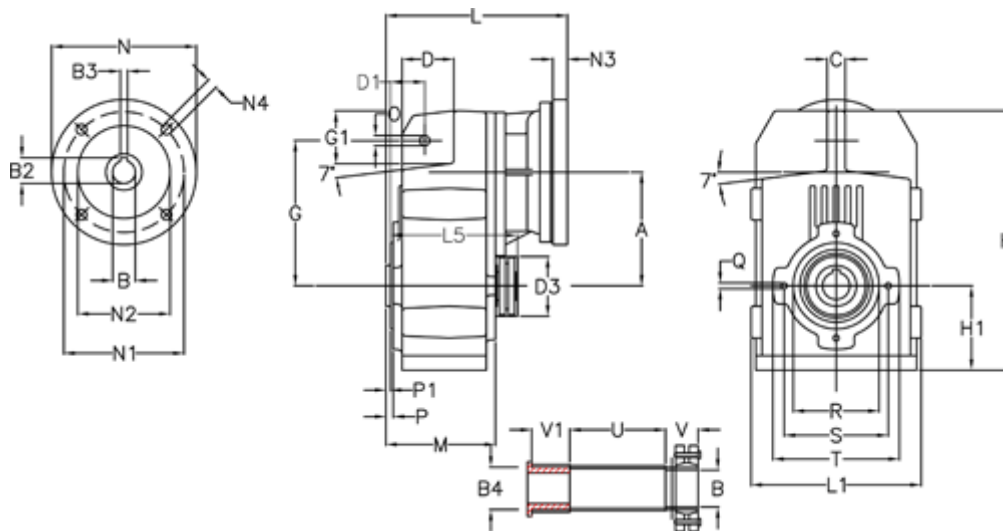

Article number: 29560106308225
 Description: Shaft mounted gear
 A102QF30-63-P71B5

Measures

A = 112.50	D1 = 35.0	I5 = 159.5	P1 = 3.0	V = 41
B = 30	d3 = 77	M = 100.5	Q = M8x12	V1 = 48
B1 = 14	G = 140	N = 160	R = 80	
B2 = 16.3	G1 = 51.0	N1 = 130	S = 100	
B3 = 5	H = 251.0	N2 = 110	T = 120	
B4 = 30	H1 = 84.0	N4 = M8x16	Tightening torque Nm adapter bushing = 6.0	
C = 20	L = 185.5	O = 11	Tightening torque Nm shrink disc = 7.0	
D = 47.5	L1 = 170	P = 4.5	U = 83.0	